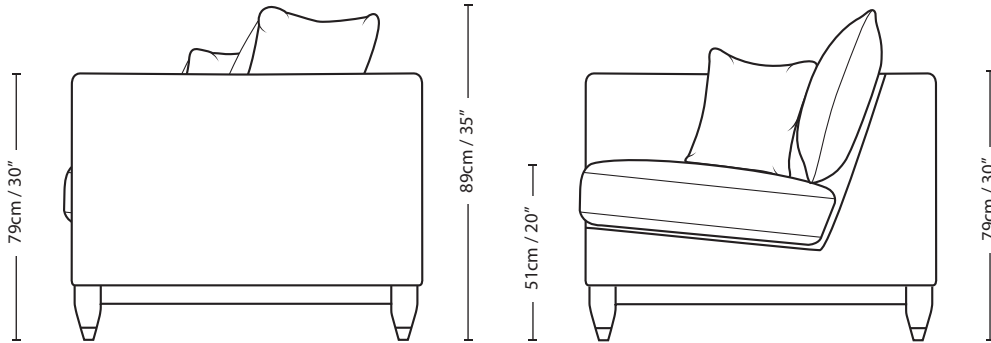

# BURLINGTON

4 SEATER SCATTER CUSHION

15cm / 6" 239cm / 94" 15cm / 6"

269cm / 106"

Overall Height	Overall Width	Overall Depth	Arm Height	Back Height of Frame	Seat Height	Arm Width	Inside Width Arm to Arm	Seat Depth to Cushions	Seat Depth no Cushions
89cm / 35"	269cm / 106"	99cm / 39"	79cm / 30"	79cm / 30"	51cm / 20"	15cm / 6"	239cm / 94"	53cm / 21"	74cm / 29"

Seating sizes vary to a great extent and particularly wherever there are soft cushions involved, this is magnified with front of seat to back cushion depths, whilst formal back cushions will vary with age and plumping. It is essential to note that scatter back cushion depths will adjust from which point you measure, overtime and with plumping, the accurate measurement does not exist as it will resize each and every time you enjoy its comfort.