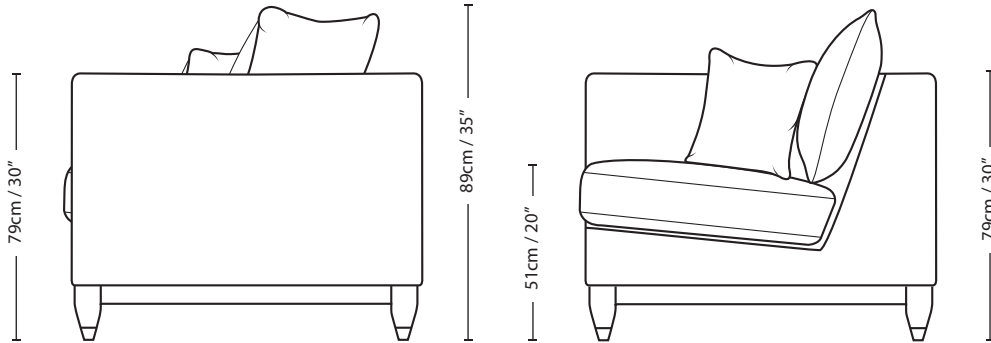

BURLINGTON

2 SEATER SCATTER CUSHION

15cm / 6" 128cm / 50" 15cm / 6"

158cm / 62"

Overall Height	Overall Width	Overall Depth	Arm Height	Back Height of Frame	Seat Height	Arm Width	Inside Width Arm to Arm	Seat Depth to Cushions	Seat Depth no Cushions
89cm / 35"	158cm / 62"	99cm / 39"	79cm / 30"	79cm / 30"	51cm / 20"	15cm / 6"	128cm / 50"	53cm / 21"	74cm / 29"

Seating sizes vary to a great extent and particularly wherever there are soft cushions involved, this is magnified with front of seat to back cushion depths, whilst formal back cushions will vary with age and plumping. It is essential to note that scatter back cushion depths will adjust from which point you measure, overtime and with plumping, the accurate measurement does not exist as it will resize each and every time you enjoy its comfort.