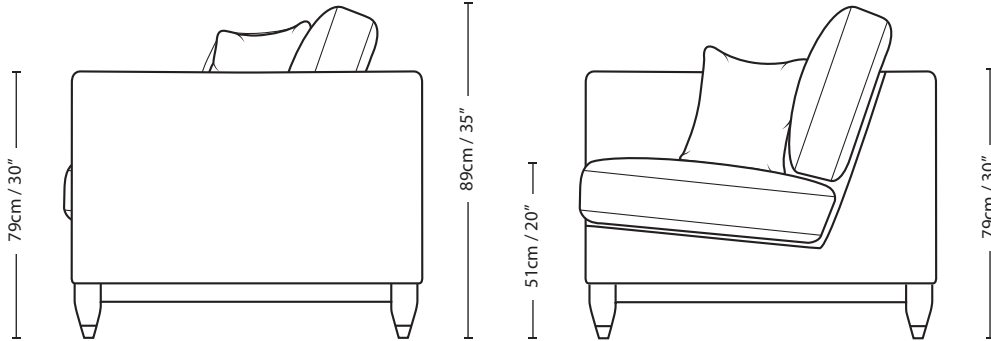

BURLINGTON

4 SEATER FORMAL CUSHION

15cm / 6" 239cm / 94" 15cm / 6"

269cm / 106"

Overall Height	Overall Width	Overall Depth	Arm Height	Back Height of Frame	Seat Height	Arm Width	Inside Width Arm to Arm	Seat Depth to Cushions	Seat Depth no Cushions
89cm / 35"	269cm / 106"	99cm / 39"	79cm / 30"	79cm / 30"	51cm / 20"	15cm / 6"	239cm / 94"	56cm / 22"	74cm / 29"

Seating sizes vary to a great extent and particularly wherever there are soft cushions involved, this is magnified with front of seat to back cushion depths, whilst formal back cushions will vary with age and plumping. It is essential to note that scatter back cushion depths will adjust from which point you measure, overtime and with plumping, the accurate measurement does not exist as it will resize each and every time you enjoy its comfort.