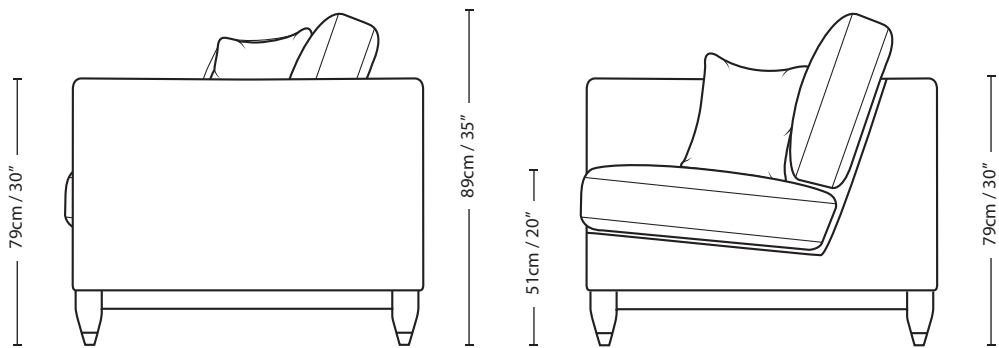

# BURLINGTON

2 SEATER FORMAL CUSHION

15cm / 6" 128cm / 50" 15cm / 6"

158cm / 62"

Overall Height	Overall Width	Overall Depth	Arm Height	Back Height of Frame	Seat Height	Arm Width	Inside Width Arm to Arm	Seat Depth to Cushions	Seat Depth no Cushions
89cm / 35"	158cm / 62"	99cm / 39"	79cm / 30"	79cm / 30"	51cm / 20"	15cm / 6"	128cm / 50"	56cm / 22"	74cm / 29"

Seating sizes vary to a great extent and particularly wherever there are soft cushions involved, this is magnified with front of seat to back cushion depths, whilst formal back cushions will vary with age and plumping. It is essential to note that scatter back cushion depths will adjust from which point you measure, overtime and with plumping, the accurate measurement does not exist as it will resize each and every time you enjoy its comfort.