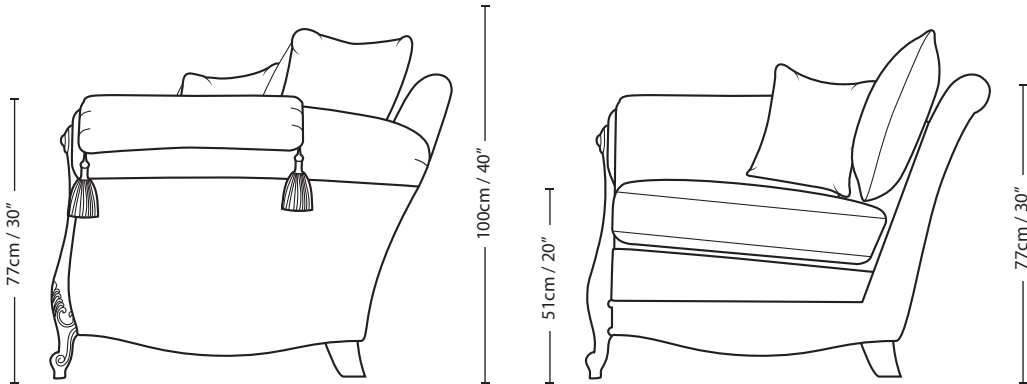

# VALENTINO

3 SEATER

—29cm / 11.5"—||—158cm / 62"—||—29cm / 11.5"—||

77cm / 30"

100cm / 40"

51cm / 20"

77cm / 30"

—219cm / 86"—||

Overall Height	Overall Width	Overall Depth	Arm Height	Back Height of Frame	Seat Height	Arm Width	Inside Width Arm to Arm	Seat Depth to Cushions	Seat Depth no Cushions
100cm / 40"	219cm / 86"	99cm / 39"	77cm / 30"	77cm / 30"	51cm / 20"	29cm / 11.5"	158cm / 62"	51cm / 20"	74cm / 29"

Seating sizes vary to a great extent and particularly wherever there are soft cushions involved, this is magnified with front of seat to back cushion depths, whilst formal back cushions will vary with age and plumping. It is essential to note that scatter back cushion depths will adjust from which point you measure, overtime and with plumping, the accurate measurement does not exist as it will resize each and every time you enjoy its comfort.