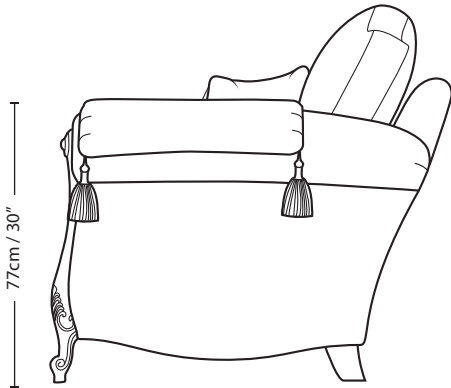

VALENTINO

1.5 SEATER

—29cm / 11.5"—||—— 69cm / 27" ——||——29cm / 11.5"—|

77cm / 30"

100cm / 40"

51cm / 20"

77cm / 30"

—127cm / 50"——

Overall Height	Overall Width	Overall Depth	Arm Height	Back Height of Frame	Seat Height	Arm Width	Inside Width Arm to Arm	Seat Depth to Cushions	Seat Depth no Cushions
100cm / 40"	127cm / 50"	99cm / 39"	77cm / 30"	77cm / 30"	51cm / 20"	29cm / 11.5"	69cm / 27"	58cm / 23"	74cm / 29"

Seating sizes vary to a great extent and particularly wherever there are soft cushions involved, this is magnified with front of seat to back cushion depths, whilst formal back cushions will vary with age and plumping. It is essential to note that scatter back cushion depths will adjust from which point you measure, overtime and with plumping, the accurate measurement does not exist as it will resize each and every time you enjoy its comfort.