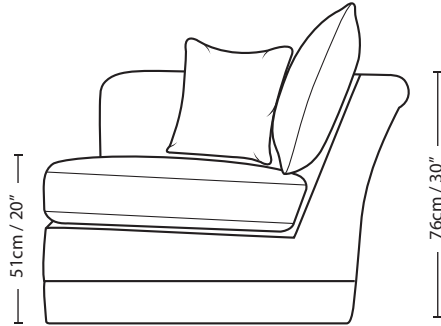

# SAVANNAH

4 SEATER HEX BACK SCATTER CUSHION

31cm / 12" | 225cm / 89" | 31cm / 12"

89cm / 35"

287cm / 113"

Overall Height	Overall Width	Overall Depth	Arm Height	Back Height of Frame	Seat Height	Arm Width	Inside Width Arm to Arm	Seat Depth to Cushions	Seat Depth no Cushions
89cm / 35"	287cm / 113"	107cm / 42"	76cm / 30"	76cm / 30"	51cm / 20"	31cm / 12"	225cm / 89"	49cm / 19"	79cm / 31"

Seating sizes vary to a great extent and particularly wherever there are soft cushions involved, this is magnified with front of seat to back cushion depths, whilst formal back cushions will vary with age and plumping. It is essential to note that scatter back cushion depths will adjust from which point you measure, overtime and with plumping, the accurate measurement does not exist as it will resize each and every time you enjoy its comfort.