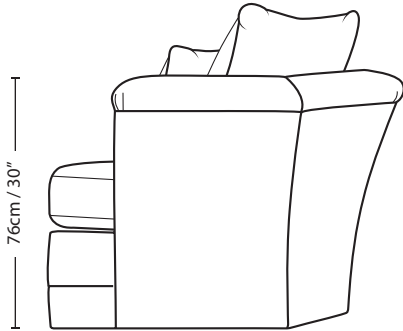

# SAVANNAH

4 SEATER HEX BACK SCATTER CUSHION

31cm / 12" | 225cm / 89" | 31cm / 12"

89cm / 35"

287cm / 113"

Overall Height	Overall Width	Overall Depth	Arm Height	Back Height of Frame	Seat Height	Arm Width	Inside Width Arm to Arm	Seat Depth to Cushions	Seat Depth no Cushions
89cm / 35"	287cm / 113"	107cm / 42"	76cm / 30"	76cm / 30"	51cm / 20"	31cm / 12"	225cm / 89"	49cm / 19"	79cm / 31"

Seating sizes vary to a great extent and particularly wherever there are soft cushions involved, this is magnified with front of seat to back cushion depths, whilst formal back cushions will vary with age and plumping. It is essential to note that scatter back cushion depths will adjust from which point you measure, overtime and with plumping, the accurate measurement does not exist as it will resize each and every time you enjoy its comfort.