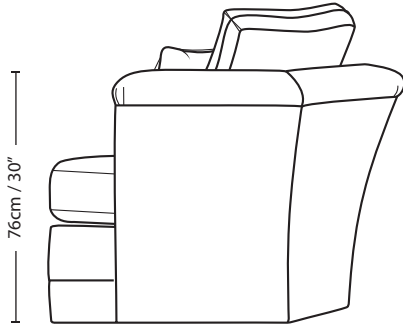

# SAVANNAH

4 SEATER HEX BACK FORMAL CUSHION

31cm / 12" | 225cm / 89" | 31cm / 12"

76cm / 30"

89cm / 35"

51cm / 20"

76cm / 30"

287cm / 113"

Overall Height	Overall Width	Overall Depth	Arm Height	Back Height of Frame	Seat Height	Arm Width	Inside Width Arm to Arm	Seat Depth to Cushions	Seat Depth no Cushions
89cm / 35"	287cm / 113"	107cm / 42"	76cm / 30"	76cm / 30"	51cm / 20"	31cm / 12"	225cm / 89"	55cm / 22"	79cm / 31"

Seating sizes vary to a great extent and particularly wherever there are soft cushions involved, this is magnified with front of seat to back cushion depths, whilst formal back cushions will vary with age and plumping. It is essential to note that scatter back cushion depths will adjust from which point you measure, overtime and with plumping, the accurate measurement does not exist as it will resize each and every time you enjoy its comfort.