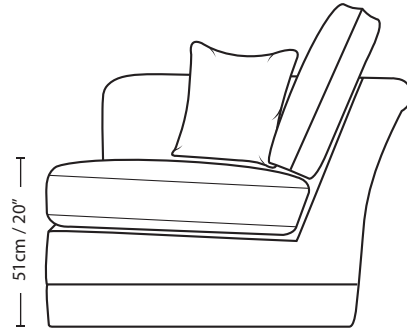

# SAVANNAH

4 SEATER HEX BACK FORMAL CUSHION

31cm / 12" | 225cm / 89" | 31cm / 12"

76cm / 30"

89cm / 35"

51cm / 20"

76cm / 30"

287cm / 113"

Overall Height	Overall Width	Overall Depth	Arm Height	Back Height of Frame	Seat Height	Arm Width	Inside Width Arm to Arm	Seat Depth to Cushions	Seat Depth no Cushions
89cm / 35"	287cm / 113"	107cm / 42"	76cm / 30"	76cm / 30"	51cm / 20"	31cm / 12"	225cm / 89"	55cm / 22"	79cm / 31"

Seating sizes vary to a great extent and particularly wherever there are soft cushions involved, this is magnified with front of seat to back cushion depths, whilst formal back cushions will vary with age and plumping. It is essential to note that scatter back cushion depths will adjust from which point you measure, overtime and with plumping, the accurate measurement does not exist as it will resize each and every time you enjoy its comfort.