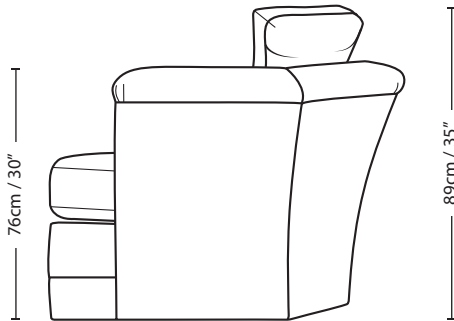

SAVANNAH

CHAIR HEX BACK FORMAL CUSHION

± 31cm / 12" ± 58cm / 23" ± 31cm / 12" ±

76cm / 30"

89cm / 35"

51cm / 20"

76cm / 30"

120cm / 47"

Overall Height	Overall Width	Overall Depth	Arm Height	Back Height of Frame	Seat Height	Arm Width	Inside Width Arm to Arm	Seat Depth to Cushions	Seat Depth no Cushions
89cm / 35"	120cm / 47"	107cm / 42"	76cm / 30"	76cm / 30"	51cm / 20"	31cm / 12"	58cm / 23"	55cm / 22"	79cm / 31"

Seating sizes vary to a great extent and particularly wherever there are soft cushions involved, this is magnified with front of seat to back cushion depths, whilst formal back cushions will vary with age and plumping. It is essential to note that scatter back cushion depths will adjust from which point you measure, overtime and with plumping, the accurate measurement does not exist as it will resize each and every time you enjoy its comfort.