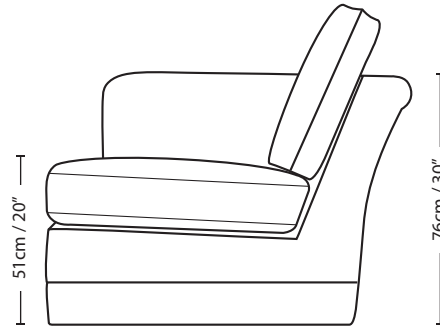

SAVANNAH

CHAIR HEX BACK FORMAL CUSHION

± 31cm / 12" ± 58cm / 23" ± 31cm / 12" ±

76cm / 30"

89cm / 35"

51cm / 20"

76cm / 30"

120cm / 47"

Overall Height	Overall Width	Overall Depth	Arm Height	Back Height of Frame	Seat Height	Arm Width	Inside Width Arm to Arm	Seat Depth to Cushions	Seat Depth no Cushions
89cm / 35"	120cm / 47"	107cm / 42"	76cm / 30"	76cm / 30"	51cm / 20"	31cm / 12"	58cm / 23"	55cm / 22"	79cm / 31"

Seating sizes vary to a great extent and particularly wherever there are soft cushions involved, this is magnified with front of seat to back cushion depths, whilst formal back cushions will vary with age and plumping. It is essential to note that scatter back cushion depths will adjust from which point you measure, overtime and with plumping, the accurate measurement does not exist as it will resize each and every time you enjoy its comfort.