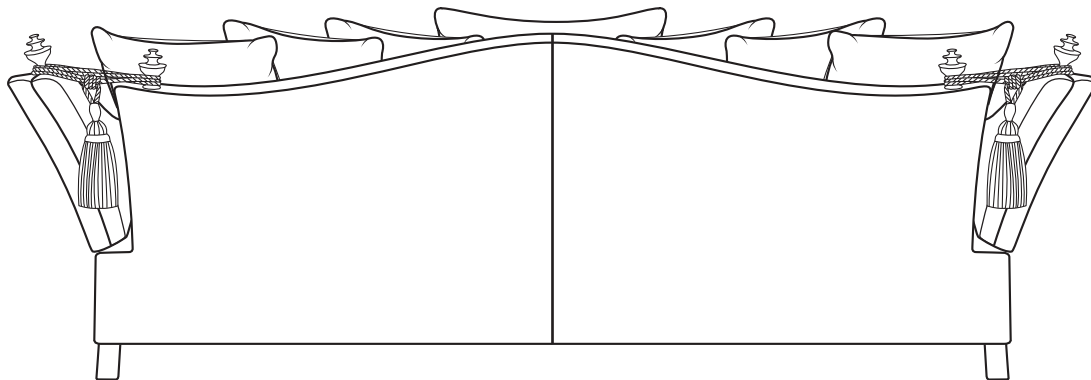

PICASSO

4 SEATER SCATTER CUSHION

18cm / 7" 234cm / 92" 18cm / 7"

69cm / 27"

94cm / 37"

53cm / 21"

92cm / 36"

270cm / 106"

Overall Height	Overall Width	Overall Depth	Arm Height	Back Height of Frame	Seat Height	Arm Width	Inside Width Arm to Arm	Seat Depth to Cushions	Seat Depth no Cushions
94cm / 37"	270cm / 106"	112cm / 44"	69cm / 27"	92cm / 36"	53cm / 21"	18cm / 7"	234cm / 92"	54cm / 21"	76cm / 30"

Seating sizes vary to a great extent and particularly wherever there are soft cushions involved, this is magnified with front of seat to back cushion depths, whilst formal back cushions will vary with age and plumping. It is essential to note that scatter back cushion depths will adjust from which point you measure, overtime and with plumping, the accurate measurement does not exist as it will resize each and every time you enjoy its comfort.