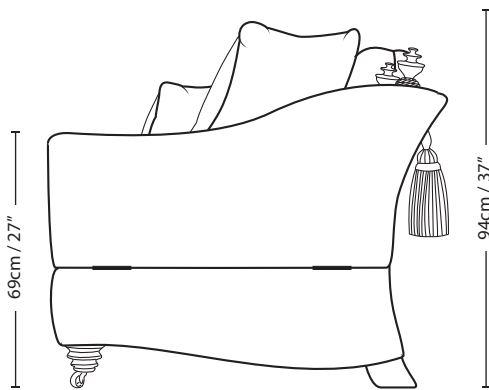

PICASSO

4 SEATER SCATTER CUSHION

18cm / 7" 234cm / 92" 18cm / 7"

69cm / 27"

94cm / 37"

53cm / 21"

92cm / 36"

270cm / 106"

Overall Height	Overall Width	Overall Depth	Arm Height	Back Height of Frame	Seat Height	Arm Width	Inside Width Arm to Arm	Seat Depth to Cushions	Seat Depth no Cushions
94cm / 37"	270cm / 106"	112cm / 44"	69cm / 27"	92cm / 36"	53cm / 21"	18cm / 7"	234cm / 92"	54cm / 21"	76cm / 30"

Seating sizes vary to a great extent and particularly wherever there are soft cushions involved, this is magnified with front of seat to back cushion depths, whilst formal back cushions will vary with age and plumping. It is essential to note that scatter back cushion depths will adjust from which point you measure, overtime and with plumping, the accurate measurement does not exist as it will resize each and every time you enjoy its comfort.