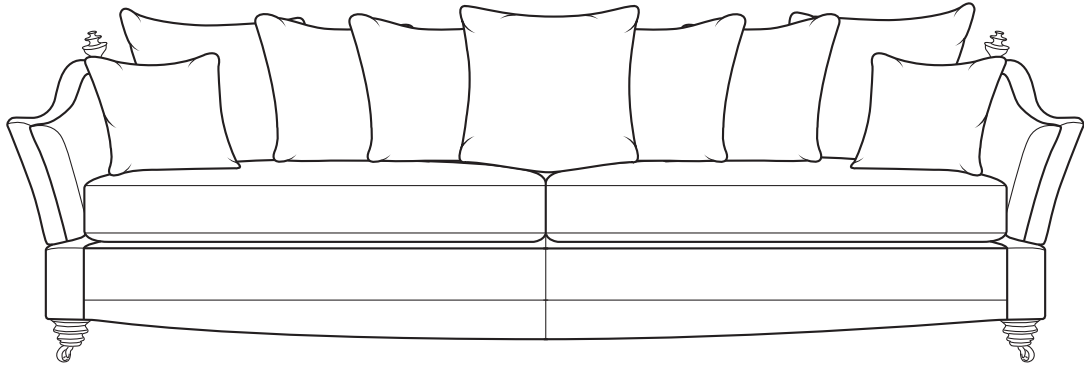

PICASSO

4 SEATER SCATTER CUSHION

18cm / 7" 234cm / 92" 18cm / 7"

69cm / 27"

94cm / 37"

53cm / 21"

92cm / 36"

270cm / 106"

Overall Height	Overall Width	Overall Depth	Arm Height	Back Height of Frame	Seat Height	Arm Width	Inside Width Arm to Arm	Seat Depth to Cushions	Seat Depth no Cushions
94cm / 37"	270cm / 106"	112cm / 44"	69cm / 27"	92cm / 36"	53cm / 21"	18cm / 7"	234cm / 92"	54cm / 21"	76cm / 30"

Seating sizes vary to a great extent and particularly wherever there are soft cushions involved, this is magnified with front of seat to back cushion depths, whilst formal back cushions will vary with age and plumping. It is essential to note that scatter back cushion depths will adjust from which point you measure, overtime and with plumping, the accurate measurement does not exist as it will resize each and every time you enjoy its comfort.