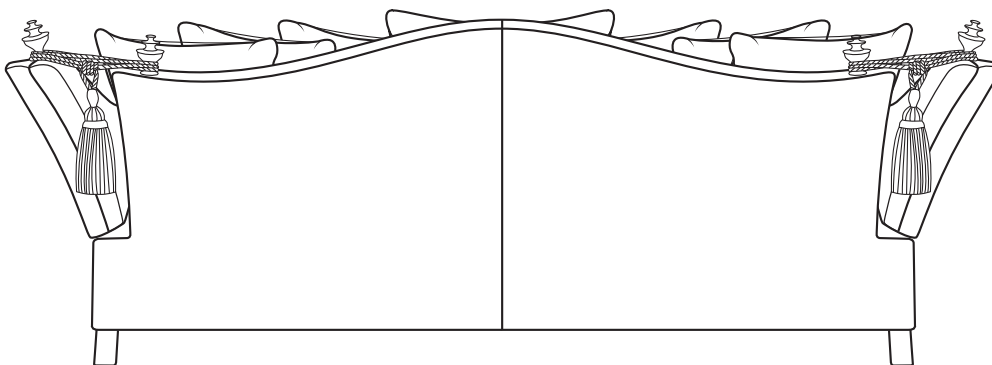

PICASSO

3.5 SEATER SCATTER CUSHION

← 18cm / 7" → ← 206cm / 81" → ← 18cm / 7" →

69cm / 27"

94cm / 37"

53cm / 21"

92cm / 36"

← 242cm / 95" →

Overall Height	Overall Width	Overall Depth	Arm Height	Back Height of Frame	Seat Height	Arm Width	Inside Width Arm to Arm	Seat Depth to Cushions	Seat Depth no Cushions
94cm / 37"	242cm / 95"	112cm / 44"	69cm / 27"	92cm / 36"	53cm / 21"	18cm / 7"	206cm / 81"	54cm / 21"	76cm / 30"

Seating sizes vary to a great extent and particularly wherever there are soft cushions involved, this is magnified with front of seat to back cushion depths, whilst formal back cushions will vary with age and plumping. It is essential to note that scatter back cushion depths will adjust from which point you measure, overtime and with plumping, the accurate measurement does not exist as it will resize each and every time you enjoy its comfort.