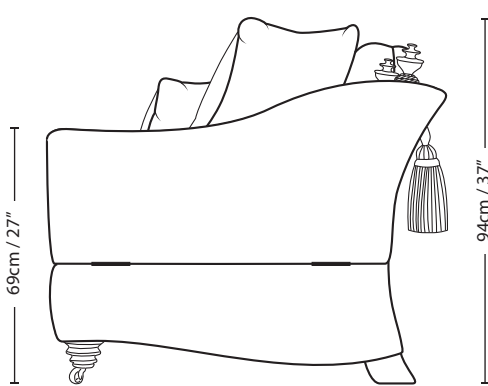

PICASSO

3.5 SEATER SCATTER CUSHION

← 18cm / 7" → ← 206cm / 81" → ← 18cm / 7" →

69cm / 27"

94cm / 37"

53cm / 21"

92cm / 36"

← 242cm / 95" →

Overall Height	Overall Width	Overall Depth	Arm Height	Back Height of Frame	Seat Height	Arm Width	Inside Width Arm to Arm	Seat Depth to Cushions	Seat Depth no Cushions
94cm / 37"	242cm / 95"	112cm / 44"	69cm / 27"	92cm / 36"	53cm / 21"	18cm / 7"	206cm / 81"	54cm / 21"	76cm / 30"

Seating sizes vary to a great extent and particularly wherever there are soft cushions involved, this is magnified with front of seat to back cushion depths, whilst formal back cushions will vary with age and plumping. It is essential to note that scatter back cushion depths will adjust from which point you measure, overtime and with plumping, the accurate measurement does not exist as it will resize each and every time you enjoy its comfort.