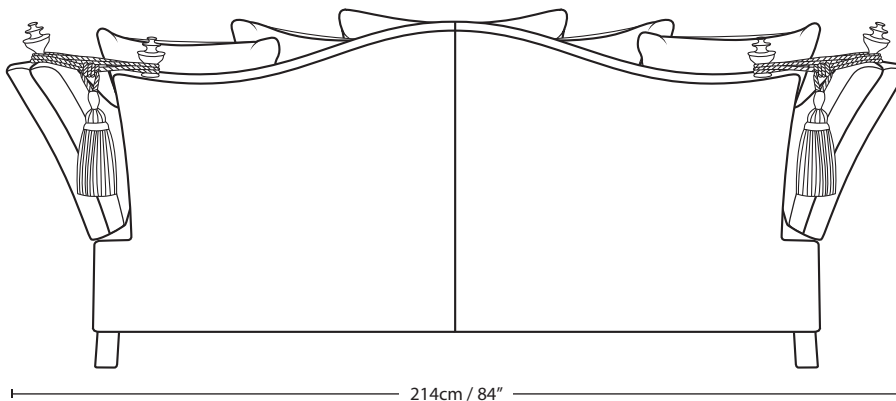

PICASSO

3 SEATER SCATTER CUSHION

┆ 18cm / 7" ┆ ┆ 178cm / 70" ┆ ┆ 18cm / 7" ┆

Overall Height	Overall Width	Overall Depth	Arm Height	Back Height of Frame	Seat Height	Arm Width	Inside Width Arm to Arm	Seat Depth to Cushions	Seat Depth no Cushions
94cm / 37"	214cm / 84"	112cm / 44"	69cm / 27"	92cm / 36"	53cm / 21"	18cm / 7"	178cm / 70"	54cm / 21"	76cm / 30"

Seating sizes vary to a great extent and particularly wherever there are soft cushions involved, this is magnified with front of seat to back cushion depths, whilst formal back cushions will vary with age and plumping. It is essential to note that scatter back cushion depths will adjust from which point you measure, overtime and with plumping, the accurate measurement does not exist as it will resize each and every time you enjoy its comfort.