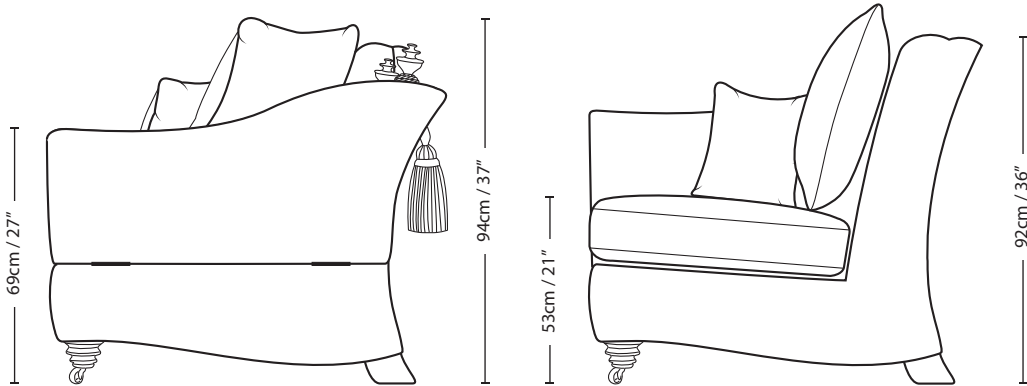

PICASSO

3 SEATER SCATTER CUSHION

┆ 18cm / 7" ┆ ┆ 178cm / 70" ┆ ┆ 18cm / 7" ┆

Overall Height	Overall Width	Overall Depth	Arm Height	Back Height of Frame	Seat Height	Arm Width	Inside Width Arm to Arm	Seat Depth to Cushions	Seat Depth no Cushions
94cm / 37"	214cm / 84"	112cm / 44"	69cm / 27"	92cm / 36"	53cm / 21"	18cm / 7"	178cm / 70"	54cm / 21"	76cm / 30"

Seating sizes vary to a great extent and particularly wherever there are soft cushions involved, this is magnified with front of seat to back cushion depths, whilst formal back cushions will vary with age and plumping. It is essential to note that scatter back cushion depths will adjust from which point you measure, overtime and with plumping, the accurate measurement does not exist as it will resize each and every time you enjoy its comfort.