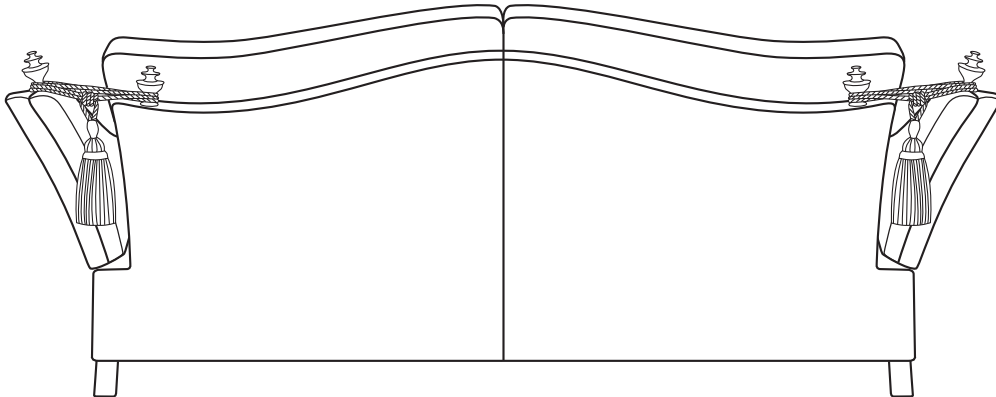

PICASSO

3.5 SEATER FORMAL CUSHION

← 18cm / 7" → ← 206cm / 81" → ← 18cm / 7" →

← 242cm / 95" →

Overall Height	Overall Width	Overall Depth	Arm Height	Back Height of Frame	Seat Height	Arm Width	Inside Width Arm to Arm	Seat Depth to Cushions	Seat Depth no Cushions
94cm / 37"	242cm / 95"	112cm / 44"	69cm / 27"	92cm / 36"	53cm / 21"	18cm / 7"	206cm / 81"	56cm / 22"	76cm / 30"

Seating sizes vary to a great extent and particularly wherever there are soft cushions involved, this is magnified with front of seat to back cushion depths, whilst formal back cushions will vary with age and plumping. It is essential to note that scatter back cushion depths will adjust from which point you measure, overtime and with plumping, the accurate measurement does not exist as it will resize each and every time you enjoy its comfort.