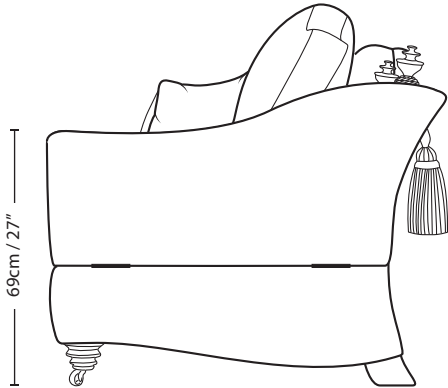

PICASSO

3.5 SEATER FORMAL CUSHION

← 18cm / 7" → ← 206cm / 81" → ← 18cm / 7" →

← 242cm / 95" →

Overall Height	Overall Width	Overall Depth	Arm Height	Back Height of Frame	Seat Height	Arm Width	Inside Width Arm to Arm	Seat Depth to Cushions	Seat Depth no Cushions
94cm / 37"	242cm / 95"	112cm / 44"	69cm / 27"	92cm / 36"	53cm / 21"	18cm / 7"	206cm / 81"	56cm / 22"	76cm / 30"

Seating sizes vary to a great extent and particularly wherever there are soft cushions involved, this is magnified with front of seat to back cushion depths, whilst formal back cushions will vary with age and plumping. It is essential to note that scatter back cushion depths will adjust from which point you measure, overtime and with plumping, the accurate measurement does not exist as it will resize each and every time you enjoy its comfort.