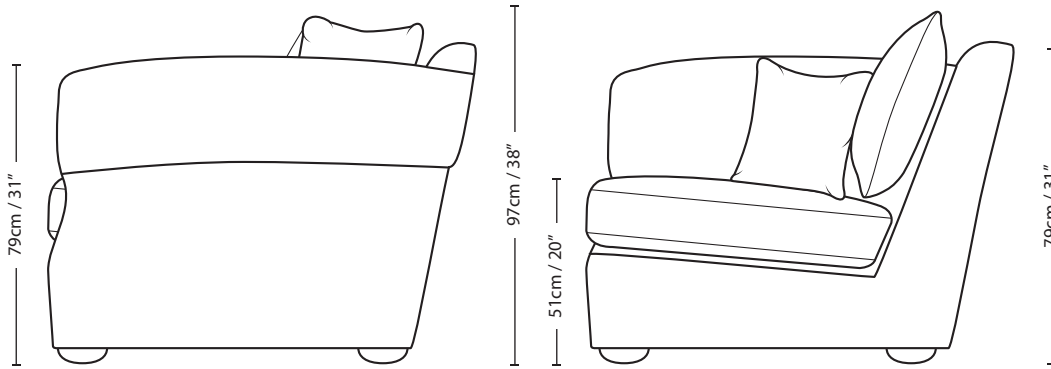

MANHATTAN

2 SEATER FLAT BACK SCATTER CUSHION

33cm / 13" 107cm / 42" 33cm / 13"

173cm / 68"

Overall Height	Overall Width	Overall Depth	Arm Height	Back Height of Frame	Seat Height	Arm Width	Inside Width Arm to Arm	Seat Depth to Cushions	Seat Depth no Cushions
97cm / 38"	173cm / 68"	114cm / 45"	79cm / 31"	79cm / 31"	51cm / 20"	33cm / 13"	107cm / 42"	53cm / 21"	81cm / 32"

Seating sizes vary to a great extent and particularly wherever there are soft cushions involved, this is magnified with front of seat to back cushion depths, whilst formal back cushions will vary with age and plumping. It is essential to note that scatter back cushion depths will adjust from which point you measure, overtime and with plumping, the accurate measurement does not exist as it will resize each and every time you enjoy its comfort.