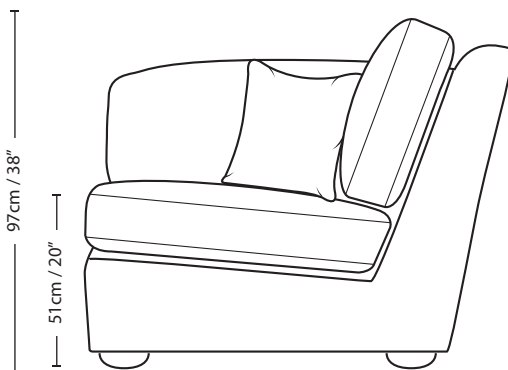

MANHATTAN

4 SEATER FLAT BACK FORMAL CUSHION

33cm / 13" 219cm / 86" 33cm / 13"

79cm / 31"

97cm / 38"

51cm / 20"

79cm / 31"

284cm / 112"

Overall Height	Overall Width	Overall Depth	Arm Height	Back Height of Frame	Seat Height	Arm Width	Inside Width Arm to Arm	Seat Depth to Cushions	Seat Depth no Cushions
97cm / 38"	284cm / 112"	114cm / 45"	79cm / 31"	79cm / 31"	51cm / 20"	33cm / 13"	219cm / 86"	64cm / 25"	81cm / 32"

Seating sizes vary to a great extent and particularly wherever there are soft cushions involved, this is magnified with front of seat to back cushion depths, whilst formal back cushions will vary with age and plumping. It is essential to note that scatter back cushion depths will adjust from which point you measure, overtime and with plumping, the accurate measurement does not exist as it will resize each and every time you enjoy its comfort.