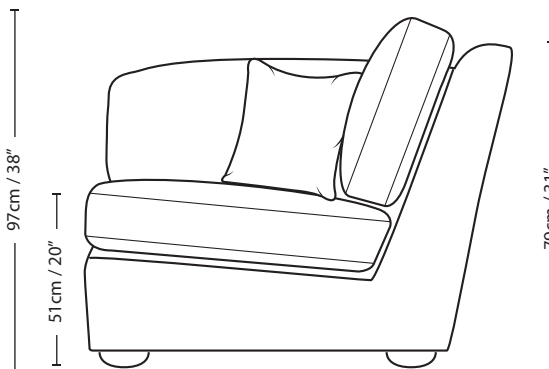

MANHATTAN

3.5 SEATER FLAT BACK FORMAL CUSHION

33cm / 13" 191cm / 75" 33cm / 13"

257cm / 101"

Overall Height	Overall Width	Overall Depth	Arm Height	Back Height of Frame	Seat Height	Arm Width	Inside Width Arm to Arm	Seat Depth to Cushions	Seat Depth no Cushions
97cm / 38"	257cm / 101"	114cm / 45"	79cm / 31"	79cm / 31"	51cm / 20"	33cm / 13"	191cm / 75"	64cm / 25"	81cm / 32"

Seating sizes vary to a great extent and particularly wherever there are soft cushions involved, this is magnified with front of seat to back cushion depths, whilst formal back cushions will vary with age and plumping. It is essential to note that scatter back cushion depths will adjust from which point you measure, overtime and with plumping, the accurate measurement does not exist as it will resize each and every time you enjoy its comfort.