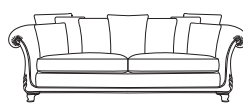

Victoria

Victoria

The Victoria is a classic design proudly translated from the Art Nouveau or Liberty period and this beautiful handcrafted piece truly captures the opulence of those times. Each piece is individually hand cut and then tailored by a single bench trained craftsman and accurately lock stitched by our quality trained seamstresses to produce an attractive, luxurious and contoured piece of the finest quality. The model consists of hardwood frame glued, screwed and dowelled; full coil mesh top spring unit throughout.

A choice of cushion interiors are available, from sumptuous Dacron®, luxurious duck feather or strata reflex foam. Scatter cushions are duck feather as standard with the option of fibre. Alternative frame finishes are available from our Italian show wood gallery.

4 seater sofa

height width depth
99/39" 285/112" 112/44"

3.5 seater sofa

height width depth
99/39" 256/101" 112/44"

3 seater sofa

height width depth
99/39" 228/90" 112/44"

2.5 seater sofa

height width depth
99/39" 203/80" 112/44"

2 seater sofa

height width depth
99/39" 173/68" 112/44"

1.5 seater sofa

height width depth
99/39" 140/55" 104/41"

standard chair

height width depth
105/42" 112/44" 104/41"

albert chair

height width depth
89/35" 79/31" 101/40"