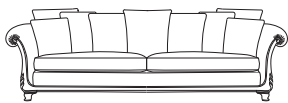

Victoria

Victoria

The Victoria is a classic design proudly translated from the Art Nouveau or Liberty period and this beautiful handcrafted piece truly captures the opulence of those times. Each piece is individually hand cut and then tailored by a single bench trained craftsman and accurately lock stitched by our quality trained seamstresses to produce an attractive, luxurious and contoured piece of the finest quality. The model consists of hardwood frame glued, screwed and dowelled; full coil mesh top spring unit throughout.

A choice of cushion interiors are available, from sumptuous Dacron®, luxurious duck feather or strata reflex foam. Scatter cushions are duck feather as standard with the option of fibre. Alternative frame finishes are available from our Italian show wood gallery.

4 seater sofa

height width depth
99/39" 285/112" 112/44"

3.5 seater sofa

height width depth
99/39" 256/101" 112/44"

3 seater sofa

height width depth
99/39" 228/90" 112/44"

2.5 seater sofa

height width depth
99/39" 203/80" 112/44"

2 seater sofa

height width depth
99/39" 173/68" 112/44"

1.5 seater sofa

height width depth
99/39" 140/55" 104/41"

standard chair

height width depth
105/42" 112/44" 104/41"

albert chair

height width depth
89/35" 79/31" 101/40"