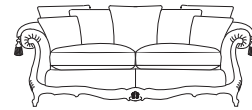

A choice of cushion interiors are available, from sumptuous Dacron®, luxurious duck feather or strata reflex foam. Scatter cushions are duck feather as standard with the option of fibre. Alternative frame finishes are available from our Italian show wood gallery.

4 seater sofa

height width depth
100/40" 270/106" 99/39"

3.5 seater sofa

height width depth
100/40" 244/96" 99/39"

3 seater sofa

height width depth
100/40" 219/86" 99/39"

2.5 seater sofa

height width depth
100/40" 194/76.5" 99/39"

2 seater sofa

height width depth
100/40" 171/67.5" 99/39"

1.5 seater sofa

height width depth
100/40" 127/50" 99/39"

standard chair

height width depth
100/40" 112/44" 99/39"

chaise

height width depth
91/36" 91/36" 71/28"