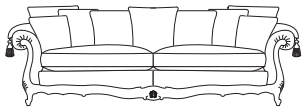

Valentino

Valentino

The Valentino, inspired by the elegant renaissance period, is extravagant in its fine decorative styling. Individually hand cut and then tailored by a single bench trained craftsman and accurately lock stitched by our quality-trained seamstresses to produce an attractive, luxurious and contoured piece of the finest quality. The model consists of hardwood frame glued, screwed and dowelled; full coil mesh top spring unit throughout.

A choice of cushion interiors are available, from sumptuous Dacron®, luxurious duck feather or strata reflex foam. Scatter cushions are duck feather as standard with the option of fibre. Alternative frame finishes are available from our Italian show wood gallery.

4 seater sofa

height width depth
100/40" 270/106" 99/39"

3.5 seater sofa

height width depth
100/40" 244/96" 99/39"

3 seater sofa

height width depth
100/40" 219/86" 99/39"

2.5 seater sofa

height width depth
100/40" 194/76.5" 99/39"

2 seater sofa

height width depth
100/40" 171/67.5" 99/39"

1.5 seater sofa

height width depth
100/40" 127/50" 99/39"

standard chair

height width depth
100/40" 112/44" 99/39"

chaise

height width depth
91/36" 91/36" 71/28"