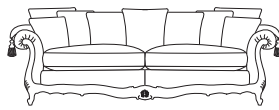

Valentino

Valentino

The Valentino, inspired by the elegant renaissance period, is extravagant in its fine decorative styling. Individually hand cut and then tailored by a single bench trained craftsman and accurately lock stitched by our quality-trained seamstresses to produce an attractive, luxurious and contoured piece of the finest quality. The model consists of hardwood frame glued, screwed and dowelled; full coil mesh top spring unit throughout.

A choice of cushion interiors are available, from sumptuous Dacron®, luxurious duck feather or strata reflex foam. Scatter cushions are duck feather as standard with the option of fibre. Alternative frame finishes are available from our Italian show wood gallery.

4 seater sofa

height width depth
100/40" 270/106" 99/39"

3.5 seater sofa

height width depth
100/40" 244/96" 99/39"

3 seater sofa

height width depth
100/40" 219/86" 99/39"

2.5 seater sofa

height width depth
100/40" 194/76.5" 99/39"

2 seater sofa

height width depth
100/40" 171/67.5" 99/39"

1.5 seater sofa

height width depth
100/40" 127/50" 99/39"

standard chair

height width depth
100/40" 112/44" 99/39"

chaise

height width depth
91/36" 91/36" 71/28"