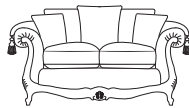

A choice of cushion interiors are available, from sumptuous Dacron®, luxurious duck feather or strata reflex foam. Scatter cushions are duck feather as standard with the option of fibre. Alternative frame finishes are available from our Italian show wood gallery.

4 seater sofa

height width depth
100/40" 270/106" 99/39"

3.5 seater sofa

height width depth
100/40" 244/96" 99/39"

3 seater sofa

height width depth
100/40" 219/86" 99/39"

2.5 seater sofa

height width depth
100/40" 194/76.5" 99/39"

2 seater sofa

height width depth
100/40" 171/67.5" 99/39"

1.5 seater sofa

height width depth
100/40" 127/50" 99/39"

standard chair

height width depth
100/40" 112/44" 99/39"

chaise

height width depth
91/36" 91/36" 71/28"