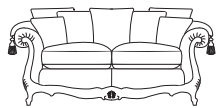

A choice of cushion interiors are available, from sumptuous Dacron®, luxurious duck feather or strata reflex foam. Scatter cushions are duck feather as standard with the option of fibre. Alternative frame finishes are available from our Italian show wood gallery.

4 seater sofa

height width depth
100/40" 270/106" 99/39"

3.5 seater sofa

height width depth
100/40" 244/96" 99/39"

3 seater sofa

height width depth
100/40" 219/86" 99/39"

2.5 seater sofa

height width depth
100/40" 194/76.5" 99/39"

2 seater sofa

height width depth
100/40" 171/67.5" 99/39"

1.5 seater sofa

height width depth
100/40" 127/50" 99/39"

standard chair

height width depth
100/40" 112/44" 99/39"

chaise

height width depth
91/36" 91/36" 71/28"

footstool

height width depth
35/13.5" 99/39" 75/29.5"

footstool

height width depth
38/15" 99/39" 75/29.5"

Wilthorpe Road, Long Eaton,
Nottinghamshire NG10 3JW

Tel: 0115 946 4070

Fax: 0115 946 4069

Sizes quoted are in centimetres/inches and are approximate.