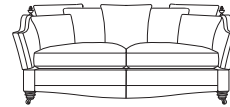

**GASCOIGNE**
Designs

Wilsthorpe Road, Long Eaton,
Nottinghamshire NG10 3JW

Tel: 0115 946 4070

Fax: 0115 946 4069

www.gascoignedesigns.co.uk

4 seater sofa

height width depth
94/37" 287/113" 112/44"

3.5 seater sofa

height width depth
94/37" 259/102" 112/44"

3 seater sofa

height width depth
94/37" 231/91" 112/44"

2.5 seater sofa

height width depth
94/37" 203/80" 112/44"

2 seater sofa

height width depth
94/37" 175/69" 112/44"

1.5 seater sofa

height width depth
94/37" 147/58" 112/44"

chair

height width depth
89/35" 120/47" 112/44"

como chair

height width depth
95/37.5" 91/36" 102/40"

Specification

Frame - hardwood, glued screwed and doweled