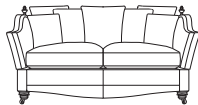

**GASCOIGNE**
Designs

Wilsthorpe Road, Long Eaton,
Nottinghamshire NG10 3JW

Tel: 0115 946 4070

Fax: 0115 946 4069

www.gascoignedesigns.co.uk

4 seater sofa

height width depth
94/37" 287/113" 112/44"

3.5 seater sofa

height width depth
94/37" 259/102" 112/44"

3 seater sofa

height width depth
94/37" 231/91" 112/44"

2.5 seater sofa

height width depth
94/37" 203/80" 112/44"

2 seater sofa

height width depth
94/37" 175/69" 112/44"

1.5 seater sofa

height width depth
94/37" 147/58" 112/44"

chair

height width depth
89/35" 120/47" 112/44"

como chair

height width depth
95/37.5" 91/36" 102/40"

Specification

Frame - hardwood, glued screwed and doweled