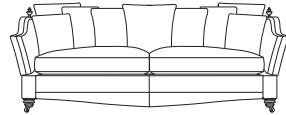

A choice of cushion interiors are available, from sumptuous Dacron®, luxurious duck feather or reflex foam. Scatter cushions are duck feather filled as standard with the option of fibre. Alternative frame finishes are available from our Italian show wood gallery.

**GASCOIGNE**
Designs

Wilsthorpe Road, Long Eaton,
Nottinghamshire NG10 3JW

Tel: 0115 946 4070

Fax: 0115 946 4069

www.gascoignedesigns.co.uk

4 seater sofa

height width depth
94/37" 287/113" 112/44"

3.5 seater sofa

height width depth
94/37" 259/102" 112/44"

3 seater sofa

height width depth
94/37" 231/91" 112/44"

2.5 seater sofa

height width depth
94/37" 203/80" 112/44"

2 seater sofa

height width depth
94/37" 175/69" 112/44"

1.5 seater sofa

height width depth
94/37" 147/58" 112/44"

chair

height width depth
89/35" 120/47" 112/44"

como chair

height width depth
95/37.5" 91/36" 102/40"

Specification

Frame - hardwood, glued screwed and doweled