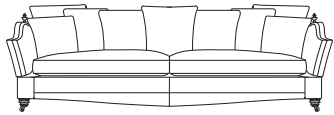

A choice of cushion interiors are available, from sumptuous Dacron®, luxurious duck feather or reflex foam. Scatter cushions are duck feather filled as standard with the option of fibre. Alternative frame finishes are available from our Italian show wood gallery.

**GASCOIGNE**
Designs

Wilsthorpe Road, Long Eaton,
Nottinghamshire NG10 3JW

Tel: 0115 946 4070

Fax: 0115 946 4069

www.gascoignedesigns.co.uk

4 seater sofa

height width depth
94/37" 287/113" 112/44"

3.5 seater sofa

height width depth
94/37" 259/102" 112/44"

3 seater sofa

height width depth
94/37" 231/91" 112/44"

2.5 seater sofa

height width depth
94/37" 203/80" 112/44"

2 seater sofa

height width depth
94/37" 175/69" 112/44"

1.5 seater sofa

height width depth
94/37" 147/58" 112/44"

chair

height width depth
89/35" 120/47" 112/44"

como chair

height width depth
95/37.5" 91/36" 102/40"

Specification

Frame - hardwood, glued screwed and doweled