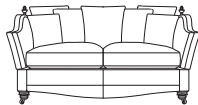

Wilsthorpe Road, Long Eaton,
Nottinghamshire NG10 3JW

Tel: 0115 946 4070

Fax: 0115 946 4069

www.gascoignedesigns.co.uk

4 seater sofa

height	width	depth
94/37"	287/113"	112/44"

3.5 seater sofa

height	width	depth
94/37"	259/102"	112/44"

3 seater sofa

height	width	depth
94/37"	231/91"	112/44"

2.5 seater sofa

height	width	depth
94/37"	203/80"	112/44"

2 seater sofa

height	width	depth
94/37"	175/69"	112/44"

1.5 seater sofa

height	width	depth
94/37"	147/58"	112/44"