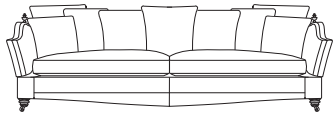

Bellagio

Bellagio

Truly aspirational, the pure elegance of Bellagio is inspiring. This sophisticated Knoll sofa has combined art and luxury to create immediate impact. Artistically tailored by a single bench trained craftsman, individually hand cut and accurately lock stitched by our quality-trained seamstresses to produce an attractive and luxurious piece of the finest quality. The model consists of hardwood frame, glued, screwed and dowelled; full coil mesh top sprung unit throughout.

A choice of cushion interiors are available, from sumptuous Dacron®, luxurious duck feather or reflex foam. Scatter cushions are duck feather filled as standard with the option of fibre. Alternative frame finishes are available from our Italian show wood gallery.

Wilsthorpe Road, Long Eaton,
Nottinghamshire NG10 3JW

Tel: 0115 946 4070

Fax: 0115 946 4069

www.gascoignedesigns.co.uk

4 seater sofa

height	width	depth
94/37"	287/113"	112/44"

3.5 seater sofa

height	width	depth
94/37"	259/102"	112/44"

3 seater sofa

height	width	depth
94/37"	231/91"	112/44"

2.5 seater sofa

height	width	depth
94/37"	203/80"	112/44"

2 seater sofa

height	width	depth
94/37"	175/69"	112/44"

1.5 seater sofa

height	width	depth
94/37"	147/58"	112/44"