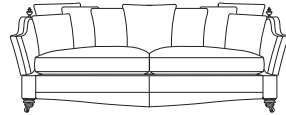

A choice of cushion interiors are available, from sumptuous Dacron®, luxurious duck feather or reflex foam. Scatter cushions are duck feather filled as standard with the option of fibre. Alternative frame finishes are available from our Italian show wood gallery.

Wilsthorpe Road, Long Eaton,
Nottinghamshire NG10 3JW

Tel: 0115 946 4070

Fax: 0115 946 4069

www.gascoignedesigns.co.uk

4 seater sofa

height	width	depth
94/37"	287/113"	112/44"

3.5 seater sofa

height	width	depth
94/37"	259/102"	112/44"

3 seater sofa

height	width	depth
94/37"	231/91"	112/44"

2.5 seater sofa

height	width	depth
94/37"	203/80"	112/44"

2 seater sofa

height	width	depth
94/37"	175/69"	112/44"

1.5 seater sofa

height	width	depth
94/37"	147/58"	112/44"