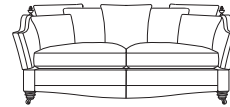

Wilsthorpe Road, Long Eaton,
Nottinghamshire NG10 3JW

Tel: 0115 946 4070

Fax: 0115 946 4069

www.gascoignedesigns.co.uk

4 seater sofa

height	width	depth
94/37"	287/113"	112/44"

3.5 seater sofa

height	width	depth
94/37"	259/102"	112/44"

3 seater sofa

height	width	depth
94/37"	231/91"	112/44"

2.5 seater sofa

height	width	depth
94/37"	203/80"	112/44"

2 seater sofa

height	width	depth
94/37"	175/69"	112/44"

1.5 seater sofa

height	width	depth
94/37"	147/58"	112/44"