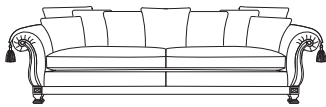

**4 seater sofa**  
height width depth  
104/41" 295/116" 104/41"

**3.5 seater sofa**  
height width depth  
104/41" 267/105" 104/41"

**3 seater sofa**  
height width depth  
104/41" 239/94" 104/41"

**2.5 seater sofa**  
height width depth  
104/41" 211/83" 104/41"

**2 seater sofa**  
height width depth  
104/41" 183/72" 104/41"

**1.5 seater sofa**  
height width depth  
104/41" 155/61" 104/41"

**standard chair**  
height width depth  
104/41" 127/50" 104/41"

**footstool**  
height width depth  
46/18" 92/36" 61/24"