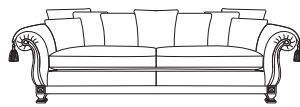

**4 seater sofa**  
height width depth  
104/41" 295/116" 104/41"

**3.5 seater sofa**  
height width depth  
104/41" 267/105" 104/41"

**3 seater sofa**  
height width depth  
104/41" 239/94" 104/41"

**2.5 seater sofa**  
height width depth  
104/41" 211/83" 104/41"

**2 seater sofa**  
height width depth  
104/41" 183/72" 104/41"

**1.5 seater sofa**  
height width depth  
104/41" 155/61" 104/41"

**standard chair**  
height width depth  
104/41" 127/50" 104/41"

**footstool**  
height width depth  
46/18" 92/36" 61/24"