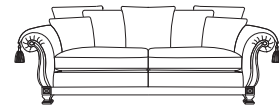

**4 seater sofa**  
height width depth  
104/41" 295/116" 104/41"

**3.5 seater sofa**  
height width depth  
104/41" 267/105" 104/41"

**3 seater sofa**  
height width depth  
104/41" 239/94" 104/41"

**2.5 seater sofa**  
height width depth  
104/41" 211/83" 104/41"