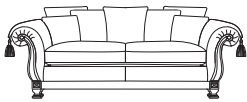

A choice of cushion interiors are available, from sumptuous Dacron®, luxurious duck feather or strata reflex foam. Scatter cushions are duck feather as standard with the option of fibre. Alternative frame finishes are available from our Italian show wood gallery.

**4 seater sofa**  
height width depth  
104/41" 295/116" 104/41"

**3.5 seater sofa**  
height width depth  
104/41" 267/105" 104/41"

**3 seater sofa**  
height width depth  
104/41" 239/94" 104/41"

**2.5 seater sofa**  
height width depth  
104/41" 211/83" 104/41"