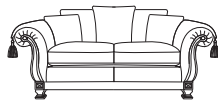

**4 seater sofa**  
height width depth  
104/41" 295/116" 104/41"

**3.5 seater sofa**  
height width depth  
104/41" 267/105" 104/41"

**3 seater sofa**  
height width depth  
104/41" 239/94" 104/41"

**2.5 seater sofa**  
height width depth  
104/41" 211/83" 104/41"

**2 seater sofa**  
height width depth  
104/41" 183/72" 104/41"

**1.5 seater sofa**  
height width depth  
104/41" 155/61" 104/41"

**standard chair**  
height width depth  
104/41" 127/50" 104/41"

**footstool**  
height width depth  
46/18" 92/36" 61/24"