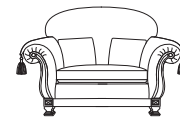

**4 seater sofa**  
height width depth  
104/41" 295/116" 104/41"

**3.5 seater sofa**  
height width depth  
104/41" 267/105" 104/41"

**3 seater sofa**  
height width depth  
104/41" 239/94" 104/41"

**2.5 seater sofa**  
height width depth  
104/41" 211/83" 104/41"

**2 seater sofa**  
height width depth  
104/41" 183/72" 104/41"

**1.5 seater sofa**  
height width depth  
104/41" 155/61" 104/41"

**standard chair**  
height width depth  
104/41" 127/50" 104/41"

**footstool**  
height width depth  
46/18" 92/36" 61/24"