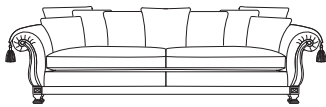

**4 seater sofa**  
height width depth  
104/41" 295/116" 104/41"

**3.5 seater sofa**  
height width depth  
104/41" 267/105" 104/41"

**3 seater sofa**  
height width depth  
104/41" 239/94" 104/41"

**2.5 seater sofa**  
height width depth  
104/41" 211/83" 104/41"

**2 seater sofa**  
height width depth  
104/41" 183/72" 104/41"

**1.5 seater sofa**  
height width depth  
104/41" 155/61" 104/41"

**standard chair**  
height width depth  
104/41" 127/50" 104/41"

**footstool**  
height width depth  
46/18" 92/36" 61/24"