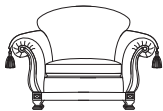

**4 seater sofa**  
height width depth  
104/41" 295/116" 104/41"

**3.5 seater sofa**  
height width depth  
104/41" 267/105" 104/41"

**3 seater sofa**  
height width depth  
104/41" 239/94" 104/41"

**2.5 seater sofa**  
height width depth  
104/41" 211/83" 104/41"

**2 seater sofa**  
height width depth  
104/41" 183/72" 104/41"

**1.5 seater sofa**  
height width depth  
104/41" 155/61" 104/41"

**standard chair**  
height width depth  
104/41" 127/50" 104/41"

**footstool**  
height width depth  
46/18" 92/36" 61/24"