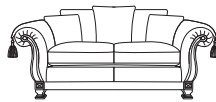

**4 seater sofa**  
height width depth  
104/41" 295/116" 104/41"

**3.5 seater sofa**  
height width depth  
104/41" 267/105" 104/41"

**3 seater sofa**  
height width depth  
104/41" 239/94" 104/41"

**2.5 seater sofa**  
height width depth  
104/41" 211/83" 104/41"

**2 seater sofa**  
height width depth  
104/41" 183/72" 104/41"

**1.5 seater sofa**  
height width depth  
104/41" 155/61" 104/41"

**standard chair**  
height width depth  
104/41" 127/50" 104/41"

**footstool**  
height width depth  
46/18" 92/36" 61/24"