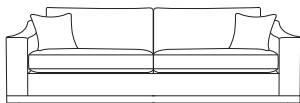

5th Avenue

5th Avenue

The 5th Avenue combines innovative design detail with flowing clean lines, whilst retaining the Gascoigne hallmarks of opulence and sumptuous comfort. Each piece is hand crafted in the time-honoured fashion that has made Long Eaton a centre of excellence for handcrafted upholstery for generations. Each piece is individually hand cut and then tailored by a single bench trained craftsman and accurately lock stitched by our quality-trained seamstresses to produce an attractive, luxurious and contoured piece of the finest quality. The model consists of hardwood frame glued, screwed and dowelled; full coil mesh top spring unit throughout.

A choice of cushion interiors are available, from sumptuous Dacron®, luxurious duck feather or strata reflex foam. Scatter cushions are duck feather as standard with the option of fibre.

4 seater sofa

height width depth
84/33" 263/104" 104/41"

3.5 seater sofa

height width depth
84/33" 235/93" 104/41"

3 seater sofa

height width depth
84/33" 207/82" 104/41"

2.5 seater sofa

height width depth
84/33" 179/71" 104/41"

2 seater sofa

height width depth
84/33" 151/60" 104/41"

1.5 seater sofa

height width depth
84/33" 123/49" 104/41"

chair

height width depth
84/33" 95/38" 104/41"

Wilthorpe Road, Long Eaton,
Nottinghamshire NG10 3JW

Tel: 0115 946 4070

Fax: 0115 946 4069

Sizes quoted are in centimetres/inches and are approximate.