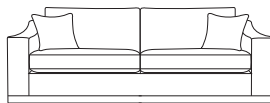

5th Avenue

5th Avenue

The 5th Avenue combines innovative design detail with flowing clean lines, whilst retaining the Gascoigne hallmarks of opulence and sumptuous comfort. Each piece is hand crafted in the time-honoured fashion that has made Long Eaton a centre of excellence for handcrafted upholstery for generations. Each piece is individually hand cut and then tailored by a single bench trained craftsman and accurately lock stitched by our quality-trained seamstresses to produce an attractive, luxurious and contoured piece of the finest quality. The model consists of hardwood frame glued, screwed and dowelled; full coil mesh top spring unit throughout.

A choice of cushion interiors are available, from sumptuous Dacron®, luxurious duck feather or strata reflex foam. Scatter cushions are duck feather as standard with the option of fibre.

4 seater sofa

height width depth
84/33" 263/104" 104/41"

3.5 seater sofa

height width depth
84/33" 235/93" 104/41"

3 seater sofa

height width depth
84/33" 207/82" 104/41"

2.5 seater sofa

height width depth
84/33" 179/71" 104/41"

2 seater sofa

height width depth
84/33" 151/60" 104/41"

1.5 seater sofa

height width depth
84/33" 123/49" 104/41"

chair

height width depth
84/33" 95/38" 104/41"

Wilthorpe Road, Long Eaton,
Nottinghamshire NG10 3JW

Tel: 0115 946 4070

Fax: 0115 946 4069

Sizes quoted are in centimetres/inches and are approximate.