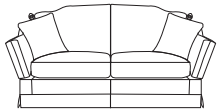

James Knoll

James Knoll

The James epitomises classic Knoll sofa design with its clean lines and understated elegance. Hand crafted in the time-honoured fashion that has made Long Eaton a centre of excellence for handmade upholstery for generations. Each piece is individually hand cut and then tailored by a single bench trained craftsman and accurately lock stitched by our quality-trained seamstresses to produce an attractive, luxurious and contoured piece of the finest quality. The model consists of hardwood frame glued, screwed and dowelled; full coil mesh top spring unit throughout.

A choice of cushion interiors are available, from sumptuous Dacron®, luxurious duck feather or strata reflex foam. Scatter cushions are duck feather as standard with the option of fibre.

3 seater sofa

height	width	depth
97/38"	224/88"	102/40"

2.5 seater sofa

height	width	depth
97/38"	196/77"	102/40"

2 seater sofa

height	width	depth
97/38"	167/66"	102/40"

1.5 seater sofa

height	width	depth
97/38"	140/55"	102/40"

standard chair

height	width	depth
97/38"	104/41"	102/40"