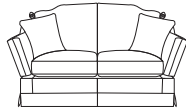

James Knoll

James Knoll

The James epitomises classic Knoll sofa design with its clean lines and understated elegance. Hand crafted in the time-honoured fashion that has made Long Eaton a centre of excellence for handmade upholstery for generations. Each piece is individually hand cut and then tailored by a single bench trained craftsman and accurately lock stitched by our quality-trained seamstresses to produce an attractive, luxurious and contoured piece of the finest quality. The model consists of hardwood frame glued, screwed and dowelled; full coil mesh top spring unit throughout.

A choice of cushion interiors are available, from sumptuous Dacron®, luxurious duck feather or strata reflex foam. Scatter cushions are duck feather as standard with the option of fibre.

3 seater sofa

height	width	depth
97/38"	224/88"	102/40"

2.5 seater sofa

height	width	depth
97/38"	196/77"	102/40"

2 seater sofa

height	width	depth
97/38"	167/66"	102/40"

1.5 seater sofa

height	width	depth
97/38"	140/55"	102/40"

standard chair

height	width	depth
97/38"	104/41"	102/40"