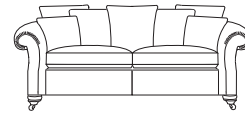

A choice of cushion interiors are available, from sumptuous Dacron®, luxurious duck feather or strata reflex foam. Scatter cushions are duck feather as standard with the option of fibre.

4 seater sofa

height width depth
100/39" 290/114" 109/43"

3.5 seater sofa

height width depth
100/39" 262/103" 109/43"

3 seater sofa

height width depth
100/39" 234/92" 109/43"

2.5 seater sofa

height width depth
100/39" 206/81" 109/43"

2 seater sofa

height width depth
100/39" 178/70" 109/43"

1.5 seater sofa

height width depth
100/39" 150/59" 109/43"

standard chair

height width depth
100/39" 122/48" 109/43"

wing chair

height width depth
100/39" 104/41" 107/42"

footstool

height width depth
30/12" 76/30" 51/20"