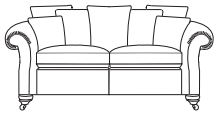

A choice of cushion interiors are available, from sumptuous Dacron®, luxurious duck feather or strata reflex foam. Scatter cushions are duck feather as standard with the option of fibre.

4 seater sofa

height width depth
100/39" 290/114" 109/43"

3.5 seater sofa

height width depth
100/39" 262/103" 109/43"

3 seater sofa

height width depth
100/39" 234/92" 109/43"

2.5 seater sofa

height width depth
100/39" 206/81" 109/43"

2 seater sofa

height width depth
100/39" 178/70" 109/43"

1.5 seater sofa

height width depth
100/39" 150/59" 109/43"

standard chair

height width depth
100/39" 122/48" 109/43"

wing chair

height width depth
100/39" 104/41" 107/42"

footstool

height width depth
30/12" 76/30" 51/20"