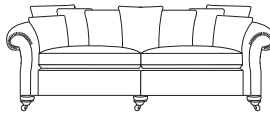

Georgia

Georgia

This classic chesterfield design sits proudly on its beautifully turned legs and is so inviting with its sumptuous seating and feather scatter cushions designed to create the perfect space for relaxation. Its clean lines work well with classic or contemporary fabrics, making the Georgia equally appealing in a modern or traditional setting. Each piece is individually hand cut and then tailored by a single bench trained craftsman and accurately lock stitched by our quality-trained seamstresses to produce an attractive, luxurious and contoured piece of the finest quality. The model consists of hardwood frame glued, screwed and dowelled; full coil mesh top spring unit throughout.

A choice of cushion interiors are available, from sumptuous Dacron®, luxurious duck feather or strata reflex foam. Scatter cushions are duck feather as standard with the option of fibre.

4 seater sofa

height width depth
100/39" 290/114" 109/43"

3.5 seater sofa

height width depth
100/39" 262/103" 109/43"

3 seater sofa

height width depth
100/39" 234/92" 109/43"

2.5 seater sofa

height width depth
100/39" 206/81" 109/43"

2 seater sofa

height width depth
100/39" 178/70" 109/43"

1.5 seater sofa

height width depth
100/39" 150/59" 109/43"

standard chair

height width depth
100/39" 122/48" 109/43"

wing chair

height width depth
100/39" 104/41" 107/42"

footstool

height width depth
30/12" 76/30" 51/20"