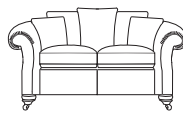

A choice of cushion interiors are available, from sumptuous Dacron®, luxurious duck feather or strata reflex foam. Scatter cushions are duck feather as standard with the option of fibre.

4 seater sofa

height width depth
100/39" 290/114" 109/43"

3.5 seater sofa

height width depth
100/39" 262/103" 109/43"

3 seater sofa

height width depth
100/39" 234/92" 109/43"

2.5 seater sofa

height width depth
100/39" 206/81" 109/43"

2 seater sofa

height width depth
100/39" 178/70" 109/43"

1.5 seater sofa

height width depth
100/39" 150/59" 109/43"

standard chair

height width depth
100/39" 122/48" 109/43"

wing chair

height width depth
100/39" 104/41" 107/42"

footstool

height width depth
30/12" 76/30" 51/20"