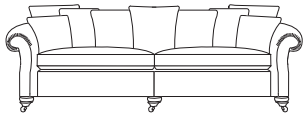

Georgia

Georgia

This classic chesterfield design sits proudly on its beautifully turned legs and is so inviting with its sumptuous seating and feather scatter cushions designed to create the perfect space for relaxation. Its clean lines work well with classic or contemporary fabrics, making the Georgia equally appealing in a modern or traditional setting. Each piece is individually hand cut and then tailored by a single bench trained craftsman and accurately lock stitched by our quality-trained seamstresses to produce an attractive, luxurious and contoured piece of the finest quality. The model consists of hardwood frame glued, screwed and dowelled; full coil mesh top spring unit throughout.

A choice of cushion interiors are available, from sumptuous Dacron®, luxurious duck feather or strata reflex foam. Scatter cushions are duck feather as standard with the option of fibre.

4 seater sofa

height width depth
100/39" 290/114" 109/43"

3.5 seater sofa

height width depth
100/39" 262/103" 109/43"

3 seater sofa

height width depth
100/39" 234/92" 109/43"

2.5 seater sofa

height width depth
100/39" 206/81" 109/43"

2 seater sofa

height width depth
100/39" 178/70" 109/43"

1.5 seater sofa

height width depth
100/39" 150/59" 109/43"

standard chair

height width depth
100/39" 122/48" 109/43"

wing chair

height width depth
100/39" 104/41" 107/42"

footstool

height width depth
30/12" 76/30" 51/20"