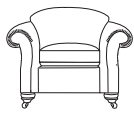

A choice of cushion interiors are available, from sumptuous Dacron®, luxurious duck feather or strata reflex foam. Scatter cushions are duck feather as standard with the option of fibre.

4 seater sofa

height width depth
100/39" 290/114" 109/43"

3.5 seater sofa

height width depth
100/39" 262/103" 109/43"

3 seater sofa

height width depth
100/39" 234/92" 109/43"

2.5 seater sofa

height width depth
100/39" 206/81" 109/43"

2 seater sofa

height width depth
100/39" 178/70" 109/43"

1.5 seater sofa

height width depth
100/39" 150/59" 109/43"

standard chair

height width depth
100/39" 122/48" 109/43"

wing chair

height width depth
100/39" 104/41" 107/42"

footstool

height width depth
30/12" 76/30" 51/20"