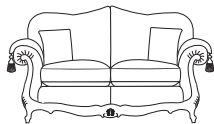

A choice of cushion interiors are available, from sumptuous Dacron®, luxurious duck feather or strata reflex foam. Scatter cushions are duck feather as standard with the option of fibre. Alternative frame finishes are available from our Italian show wood gallery.

Wilsthorpe Road, Long Eaton,
Nottinghamshire NG10 3JW

Tel: 0115 946 4070

Fax: 0115 946 4069

www.gascoignedesigns.co.uk

4 seater sofa
height width depth
100/40" 270/106" 99/39"

3.5 seater sofa
height width depth
100/40" 244/96" 99/39"

3 seater sofa
height width depth
100/40" 219/86" 99/39"

2.5 seater sofa
height width depth
100/40" 194/76.5" 99/39"

2 seater sofa
height width depth
100/40" 171/67.5" 99/39"

1.5 seater sofa
height width depth
100/40" 127/50" 99/39"