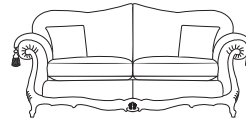

A choice of cushion interiors are available, from sumptuous Dacron®, luxurious duck feather or strata reflex foam. Scatter cushions are duck feather as standard with the option of fibre. Alternative frame finishes are available from our Italian show wood gallery.

Wilsthorpe Road, Long Eaton,
Nottinghamshire NG10 3JW

Tel: 0115 946 4070

Fax: 0115 946 4069

www.gascoignedesigns.co.uk

4 seater sofa
height width depth
100/40" 270/106" 99/39"

3.5 seater sofa
height width depth
100/40" 244/96" 99/39"

3 seater sofa
height width depth
100/40" 219/86" 99/39"

2.5 seater sofa
height width depth
100/40" 194/76.5" 99/39"

2 seater sofa
height width depth
100/40" 171/67.5" 99/39"

1.5 seater sofa
height width depth
100/40" 127/50" 99/39"