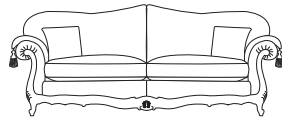

A choice of cushion interiors are available, from sumptuous Dacron®, luxurious duck feather or strata reflex foam. Scatter cushions are duck feather as standard with the option of fibre. Alternative frame finishes are available from our Italian show wood gallery.

Wilsthorpe Road, Long Eaton,
Nottinghamshire NG10 3JW

Tel: 0115 946 4070

Fax: 0115 946 4069

www.gascoignedesigns.co.uk

4 seater sofa
height width depth
100/40" 270/106" 99/39"

3.5 seater sofa
height width depth
100/40" 244/96" 99/39"

3 seater sofa
height width depth
100/40" 219/86" 99/39"

2.5 seater sofa
height width depth
100/40" 194/76.5" 99/39"

2 seater sofa
height width depth
100/40" 171/67.5" 99/39"

1.5 seater sofa
height width depth
100/40" 127/50" 99/39"