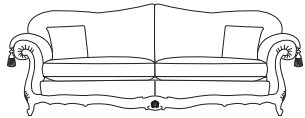

Florence

Florence

The Florence, inspired by the elegant renaissance period, is extravagant in its fine decorative styling. Individually hand cut and then tailored by a single bench trained craftsman and accurately lock stitched by our quality-trained seamstresses to produce an attractive, luxurious and contoured piece of the finest quality. The model consists of hardwood frame glued, screwed and dowelled; full coil mesh top spring unit throughout.

A choice of cushion interiors are available, from sumptuous Dacron®, luxurious duck feather or strata reflex foam. Scatter cushions are duck feather as standard with the option of fibre. Alternative frame finishes are available from our Italian show wood gallery.

Wilsthorpe Road, Long Eaton,
Nottinghamshire NG10 3JW

Tel: 0115 946 4070

Fax: 0115 946 4069

www.gascoignedesigns.co.uk

4 seater sofa
height width depth
100/40" 270/106" 99/39"

3.5 seater sofa
height width depth
100/40" 244/96" 99/39"

3 seater sofa
height width depth
100/40" 219/86" 99/39"

2.5 seater sofa
height width depth
100/40" 194/76.5" 99/39"

2 seater sofa
height width depth
100/40" 171/67.5" 99/39"

1.5 seater sofa
height width depth
100/40" 127/50" 99/39"