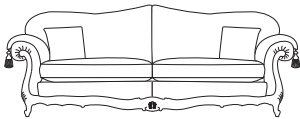

Florence

Florence

The Florence, inspired by the elegant renaissance period, is extravagant in its fine decorative styling. Individually hand cut and then tailored by a single bench trained craftsman and accurately lock stitched by our quality-trained seamstresses to produce an attractive, luxurious and contoured piece of the finest quality. The model consists of hardwood frame glued, screwed and dowelled; full coil mesh top spring unit throughout.

A choice of cushion interiors are available, from sumptuous Dacron®, luxurious duck feather or strata reflex foam. Scatter cushions are duck feather as standard with the option of fibre. Alternative frame finishes are available from our Italian show wood gallery.

4 seater sofa

height width depth
100/40" 270/106" 99/39"

3.5 seater sofa

height width depth
100/40" 244/96" 99/39"

3 seater sofa

height width depth
100/40" 219/86" 99/39"

2.5 seater sofa

height width depth
100/40" 194/76.5" 99/39"

2 seater sofa

height width depth
100/40" 171/67.5" 99/39"

1.5 seater sofa

height width depth
100/40" 127/50" 99/39"

standard chair

height width depth
100/40" 112/44" 99/39"

chaise

height width depth
91/36" 91/36" 71/28"