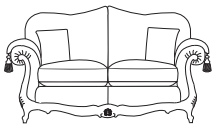

4 seater sofa

height width depth
100/40" 270/106" 99/39"

3.5 seater sofa

height width depth
100/40" 244/96" 99/39"

3 seater sofa

height width depth
100/40" 219/86" 99/39"

2.5 seater sofa

height width depth
100/40" 194/76.5" 99/39"

2 seater sofa

height width depth
100/40" 171/67.5" 99/39"

1.5 seater sofa

height width depth
100/40" 127/50" 99/39"

standard chair

height width depth
100/40" 112/44" 99/39"

chaise

height width depth
91/36" 91/36" 71/28"

footstool

height width depth
35/13.5" 99/39" 75/29.5"

footstool

height width depth
38/15" 99/39" 75/29.5"

Wilsthorpe Road, Long Eaton,
Nottinghamshire NG10 3JW

Tel: 0115 946 4070

Fax: 0115 946 4069

Sizes quoted are in centimetres/inches and are approximate.