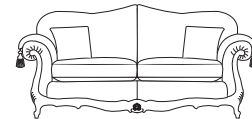

A choice of cushion interiors are available, from sumptuous Dacron®, luxurious duck feather or strata reflex foam. Scatter cushions are duck feather as standard with the option of fibre. Alternative frame finishes are available from our Italian show wood gallery.

4 seater sofa

height width depth
100/40" 270/106" 99/39"

3.5 seater sofa

height width depth
100/40" 244/96" 99/39"

3 seater sofa

height width depth
100/40" 219/86" 99/39"

2.5 seater sofa

height width depth
100/40" 194/76.5" 99/39"

2 seater sofa

height width depth
100/40" 171/67.5" 99/39"

1.5 seater sofa

height width depth
100/40" 127/50" 99/39"

standard chair

height width depth
100/40" 112/44" 99/39"

chaise

height width depth
91/36" 91/36" 71/28"