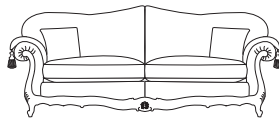

Florence

Florence

The Florence, inspired by the elegant renaissance period, is extravagant in its fine decorative styling. Individually hand cut and then tailored by a single bench trained craftsman and accurately lock stitched by our quality-trained seamstresses to produce an attractive, luxurious and contoured piece of the finest quality. The model consists of hardwood frame glued, screwed and dowelled; full coil mesh top spring unit throughout.

A choice of cushion interiors are available, from sumptuous Dacron®, luxurious duck feather or strata reflex foam. Scatter cushions are duck feather as standard with the option of fibre. Alternative frame finishes are available from our Italian show wood gallery.

4 seater sofa

height width depth
100/40" 270/106" 99/39"

3.5 seater sofa

height width depth
100/40" 244/96" 99/39"

3 seater sofa

height width depth
100/40" 219/86" 99/39"

2.5 seater sofa

height width depth
100/40" 194/76.5" 99/39"

2 seater sofa

height width depth
100/40" 171/67.5" 99/39"

1.5 seater sofa

height width depth
100/40" 127/50" 99/39"

standard chair

height width depth
100/40" 112/44" 99/39"

chaise

height width depth
91/36" 91/36" 71/28"