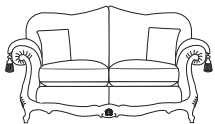

4 seater sofa

height width depth
100/40" 270/106" 99/39"

3.5 seater sofa

height width depth
100/40" 244/96" 99/39"

3 seater sofa

height width depth
100/40" 219/86" 99/39"

2.5 seater sofa

height width depth
100/40" 194/76.5" 99/39"

2 seater sofa

height width depth
100/40" 171/67.5" 99/39"

1.5 seater sofa

height width depth
100/40" 127/50" 99/39"

standard chair

height width depth
100/40" 112/44" 99/39"

chaise

height width depth
91/36" 91/36" 71/28"

footstool

height width depth
35/13.5" 99/39" 75/29.5"

footstool

height width depth
38/15" 99/39" 75/29.5"

Wilsthorpe Road, Long Eaton,
Nottinghamshire NG10 3JW

Tel: 0115 946 4070

Fax: 0115 946 4069

Sizes quoted are in centimetres/inches and are approximate.