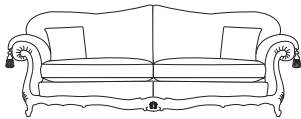

Florence

Florence

The Florence, inspired by the elegant renaissance period, is extravagant in its fine decorative styling. Individually hand cut and then tailored by a single bench trained craftsman and accurately lock stitched by our quality-trained seamstresses to produce an attractive, luxurious and contoured piece of the finest quality. The model consists of hardwood frame glued, screwed and dowelled; full coil mesh top spring unit throughout.

A choice of cushion interiors are available, from sumptuous Dacron®, luxurious duck feather or strata reflex foam. Scatter cushions are duck feather as standard with the option of fibre. Alternative frame finishes are available from our Italian show wood gallery.

4 seater sofa

height width depth
100/40" 270/106" 99/39"

3.5 seater sofa

height width depth
100/40" 244/96" 99/39"

3 seater sofa

height width depth
100/40" 219/86" 99/39"

2.5 seater sofa

height width depth
100/40" 194/76.5" 99/39"

2 seater sofa

height width depth
100/40" 171/67.5" 99/39"

1.5 seater sofa

height width depth
100/40" 127/50" 99/39"

standard chair

height width depth
100/40" 112/44" 99/39"

chaise

height width depth
91/36" 91/36" 71/28"